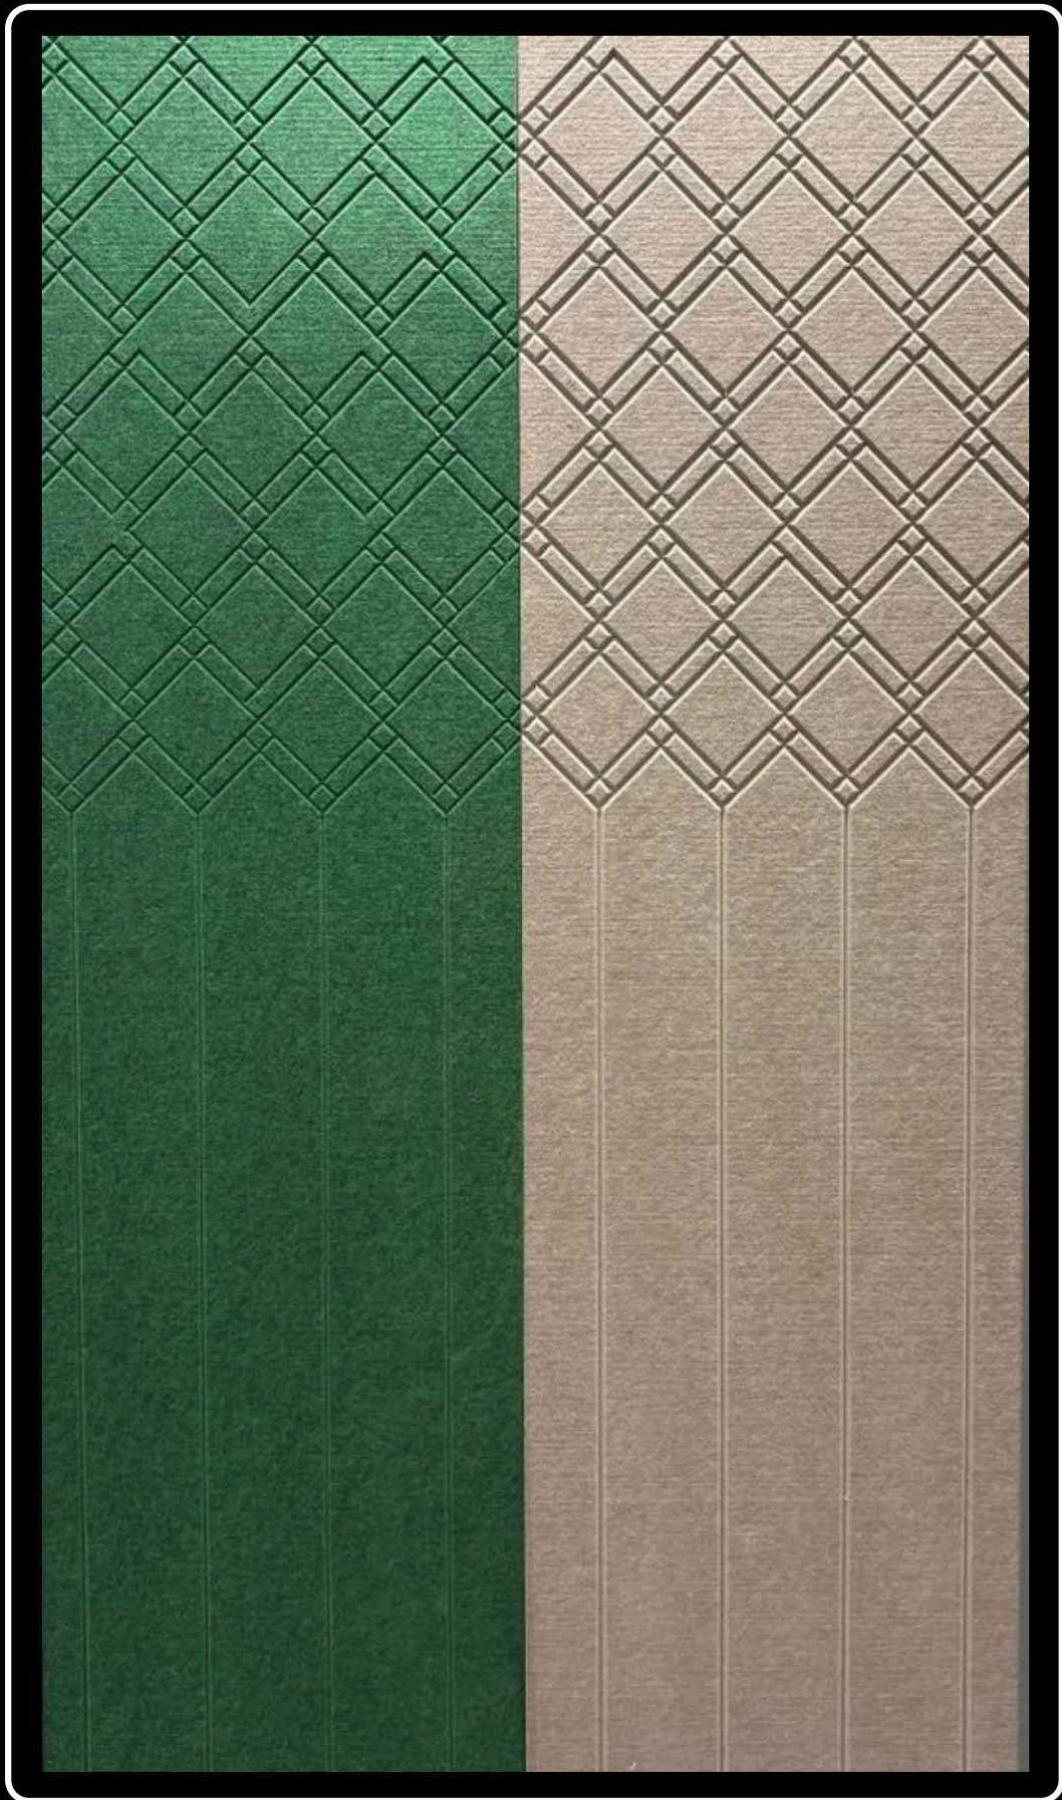

PRODUCT CATALOGUE

1001 - CC50
(DARK PURPLE)

1002 - CC17
(DARK FOREST)

1003 - CC03
(SLATE GREY)

Size - 8' x 2' | Thickness- 10mm

1004 - CC15 (DARK CHARCOAL)

1005 - CC06 (CHARCOAL GREY)

1006 - CC03 (SLATE GREY)

Size - 8' x 2' | Thickness- 10mm

1019 - CC03 (SLATE
GREY)

1020 - CC17 (DARK FOREST)

Size - 8' x 2' | Thickness- 10mm

1021 - CC17 (DARK FOREST)

1022 - CC14 (BROWN)

1023 - CC17 (DARK FOREST)

Size - 8' x 2' | Thickness- 10mm

***2 SHEETS COMBINED TO SHOW YOU THE
CONTINUATION IN DESIGN**

MARBLE DUAL COLOUR SERIES

1019 - CC123

1011 - CC141

1021 - CC118

Size - 8' x 2' | Thickness- 10mm

AVAILABLE IN 5 DUAL COLOURS

CC103 (MARBLE
MIST GREEN)